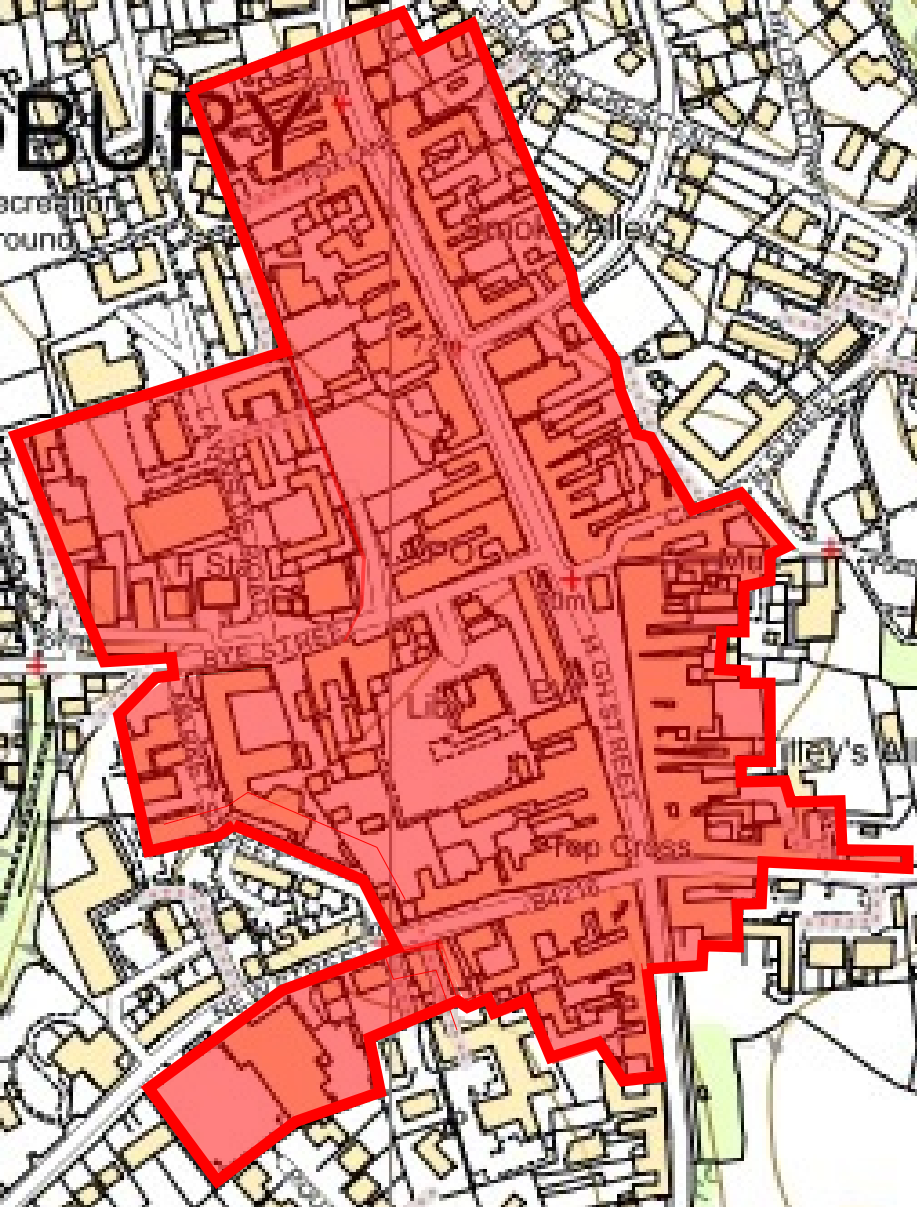

LED BUI

Recreation Ground

FIVE STREET

TOP CROSS

151in

Dog

Spaith

ALLEY'S ALLEY

PW

Sk

NEWBURY ROAD

STARD LANE

QUEEN'S ROW

24298