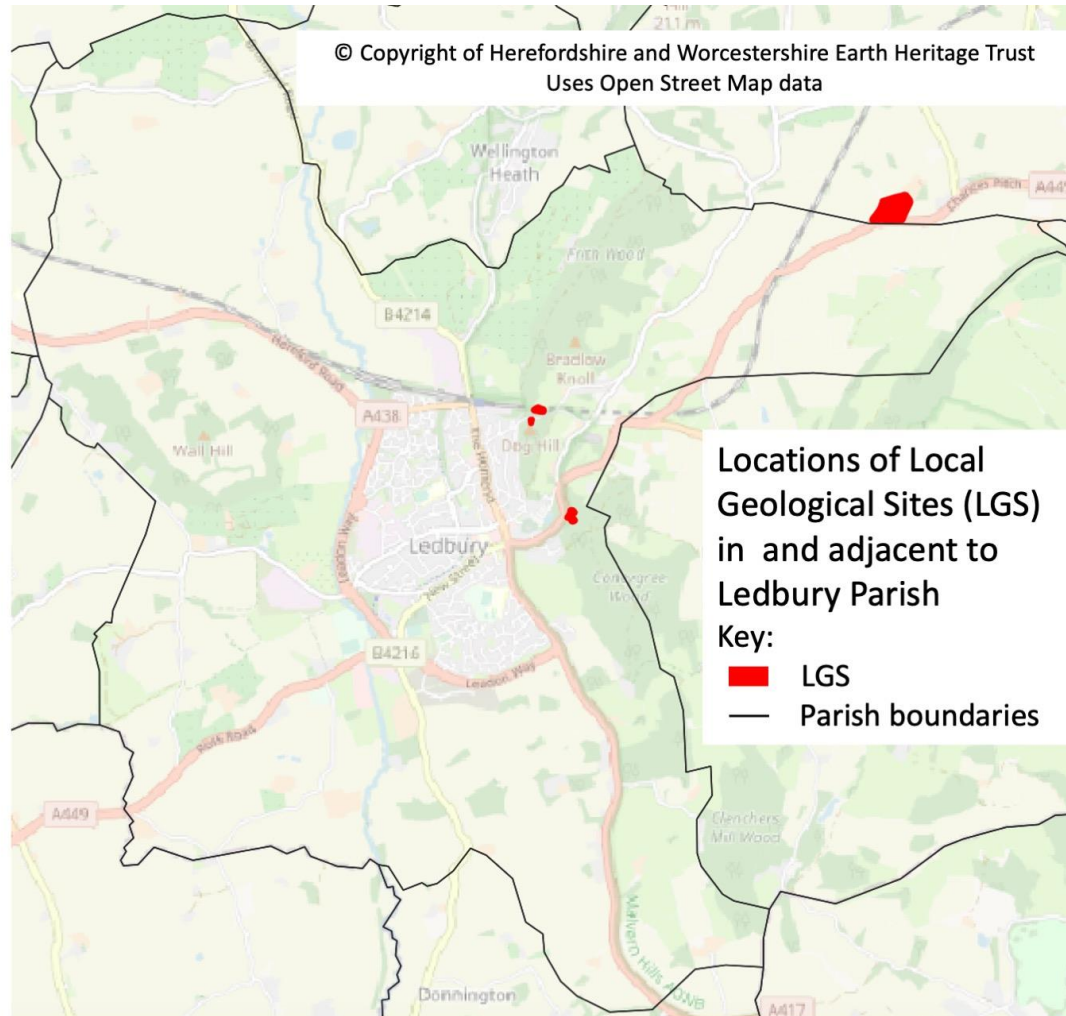

© Copyright of Herefordshire and Worcestershire Earth Heritage Trust
Uses Open Street Map data

Locations of Local Geological Sites (LGS) in and adjacent to Ledbury Parish

Key:

- LGS
- Parish boundaries