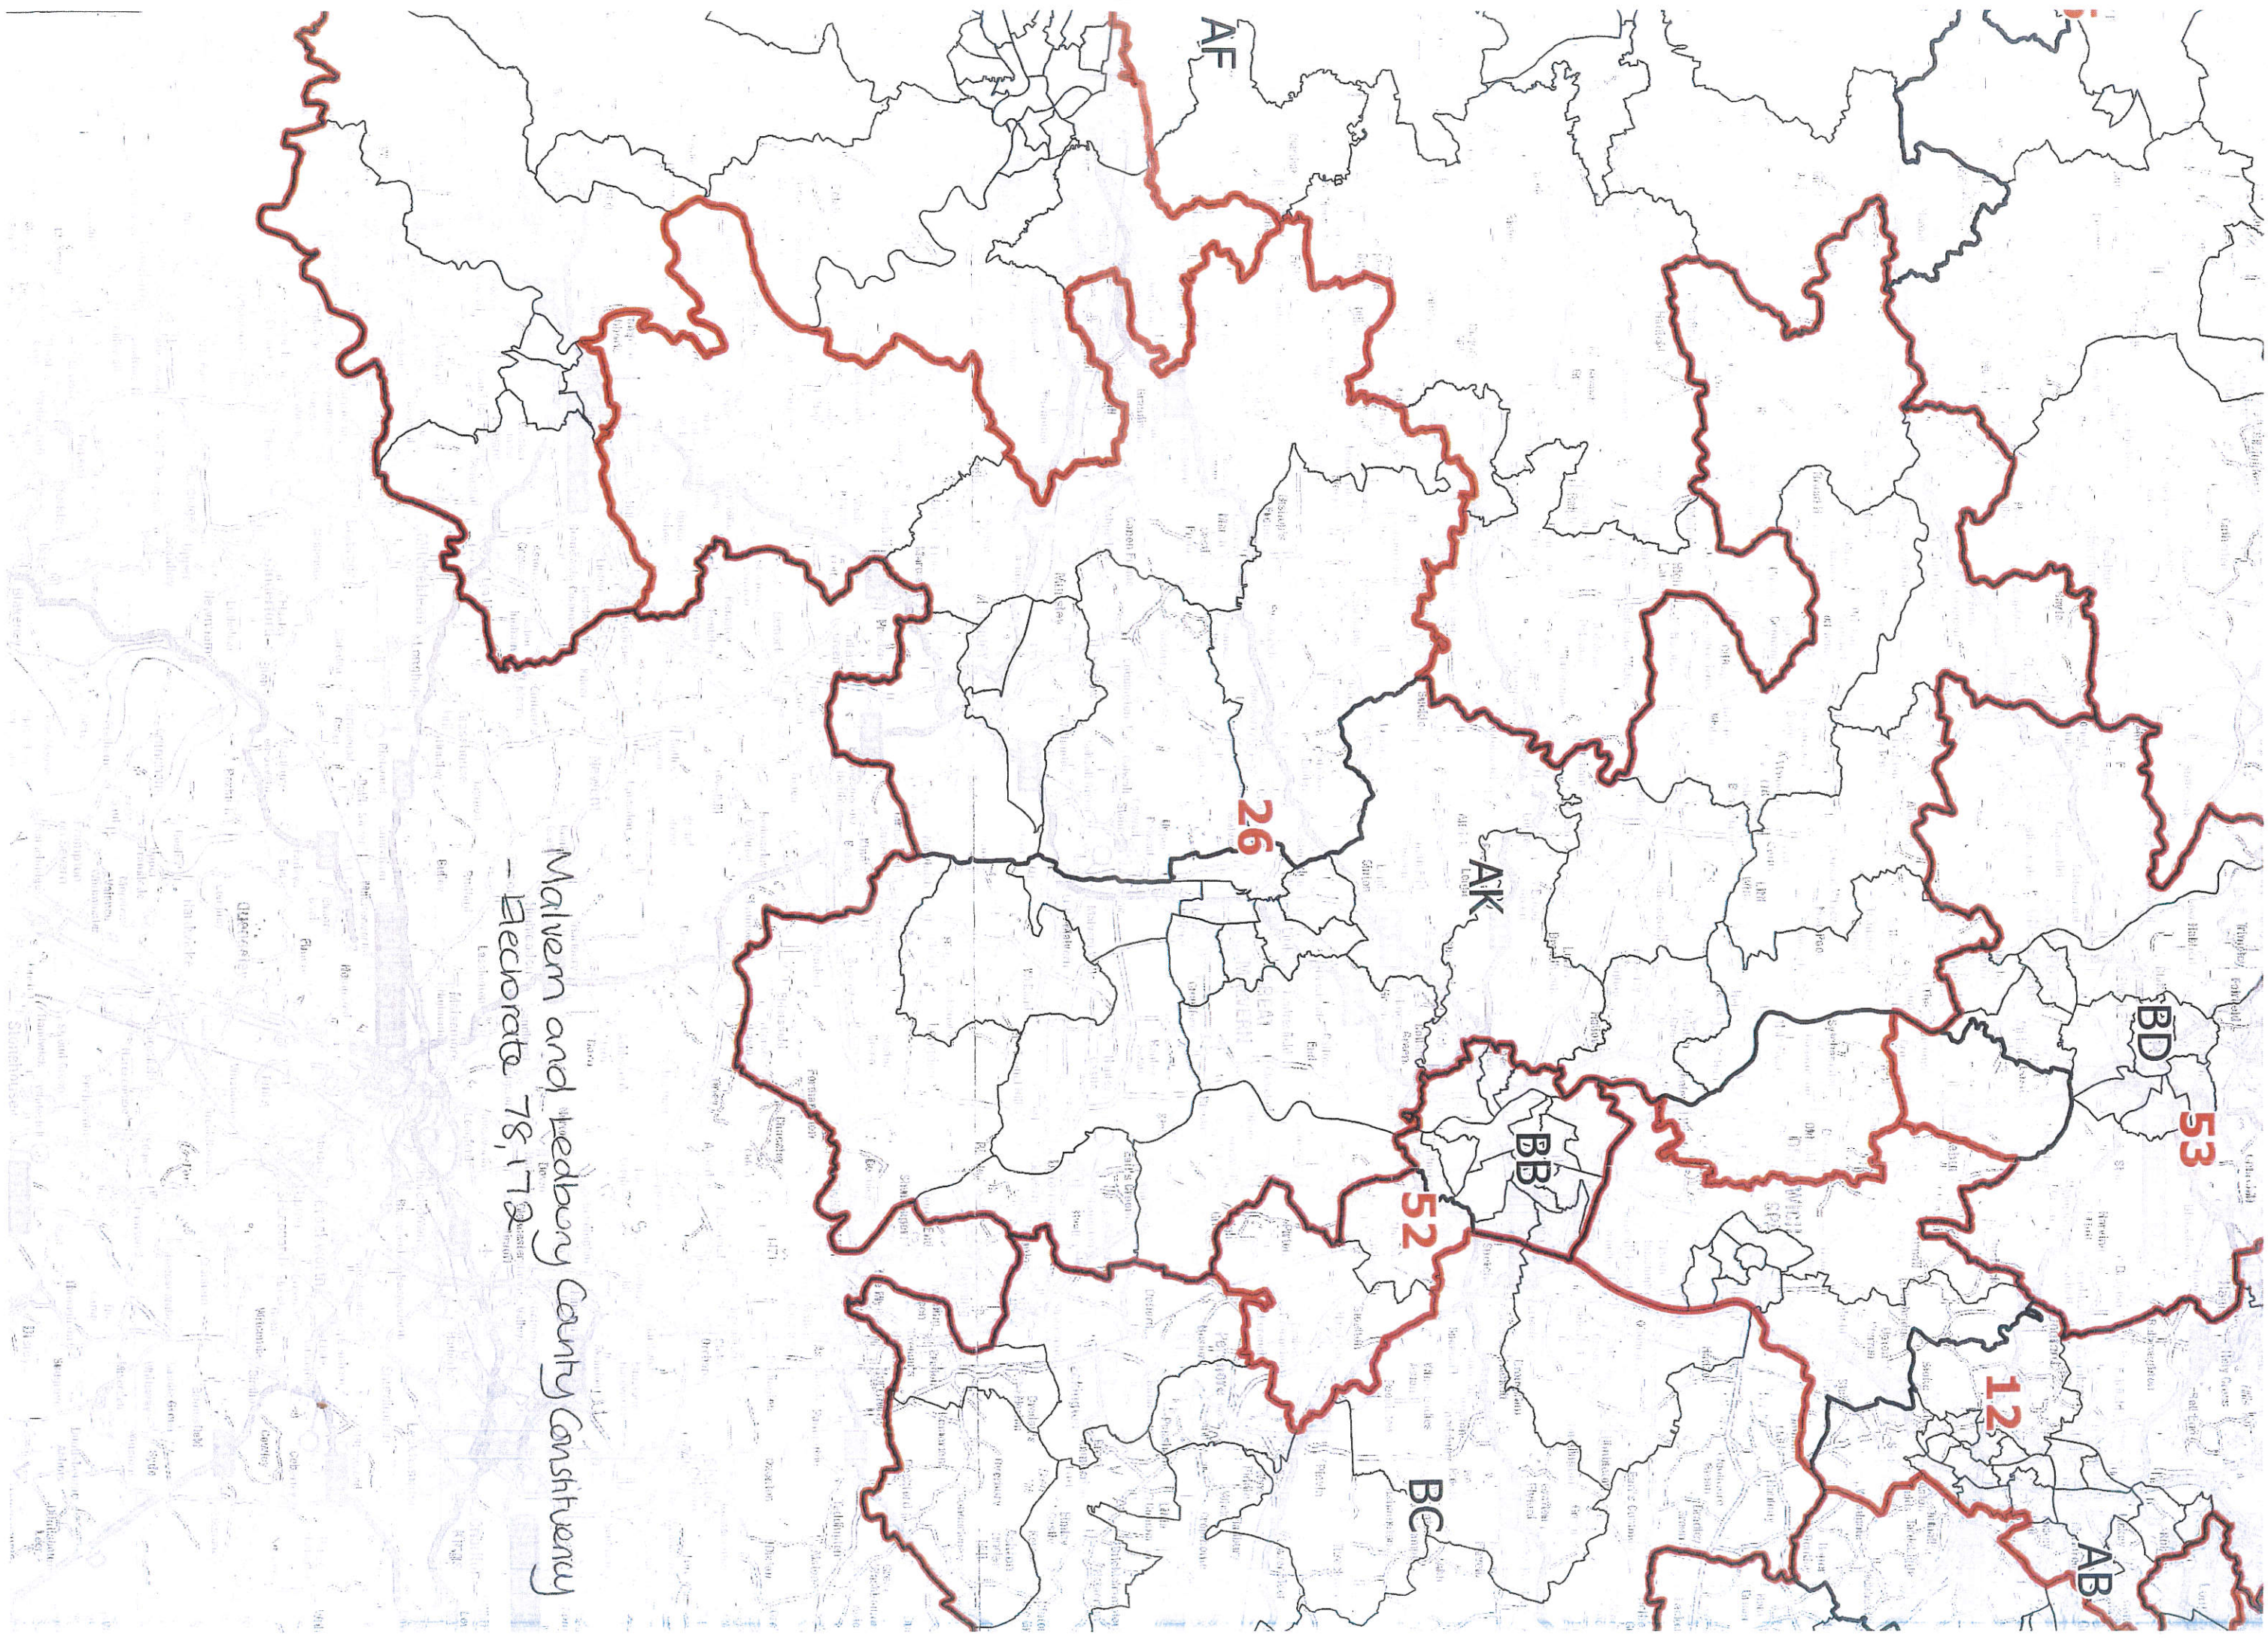

24 NOV 2016

Constituency	Ward	District/borough/city/county	Electorate
	Colton & the Ridwares	Lichfield	1,768
	Curborough	Lichfield	3,201
	Hammerwich with Wall	Lichfield	3,423
	Highfield	Lichfield	3,652
	Leomansley	Lichfield	4,879
	Longdon	Lichfield	1,694
	St. John's	Lichfield	4,407
	Stowe	Lichfield	4,725
	Summerfield & All Saints	Lichfield	4,850
	Haywood & Hixon	Stafford	5,048

26. Malvern and Ledbury CC 78,172

Bishops Frome & Cradley	Herefordshire	2,433
Hope End	Herefordshire	2,805
Ledbury North	Herefordshire	2,436
Ledbury South	Herefordshire	2,385
Ledbury West	Herefordshire	2,479
Old Gore	Herefordshire	2,424
Three Crosses	Herefordshire	2,658
Alfrick and Leigh	Malvern Hills	2,844
Baldwin	Malvern Hills	1,654
Broadheath	Malvern Hills	2,782
Chase	Malvern Hills	4,648
Dyson Perrins	Malvern Hills	3,330
Hallow	Malvern Hills	1,488
Kempsey	Malvern Hills	3,051
Lindridge	Malvern Hills	1,846
Link	Malvern Hills	4,825
Longdon	Malvern Hills	1,673
Martley	Malvern Hills	1,411
Morton	Malvern Hills	1,684
Pickersleigh	Malvern Hills	4,433
Powick	Malvern Hills	3,058
Priory	Malvern Hills	3,039
Ripple	Malvern Hills	1,436
Teme Valley	Malvern Hills	1,544
Tenbury	Malvern Hills	2,924
Upton and Hanley	Malvern Hills	3,377
Wells	Malvern Hills	2,630
West	Malvern Hills	3,267
Woodbury	Malvern Hills	1,662
Ombersley	Wychavon	1,946

Malvern and Ledbury County Constituency
- Electorate 78,172

AF

26

AK

BB

52

BC

BD